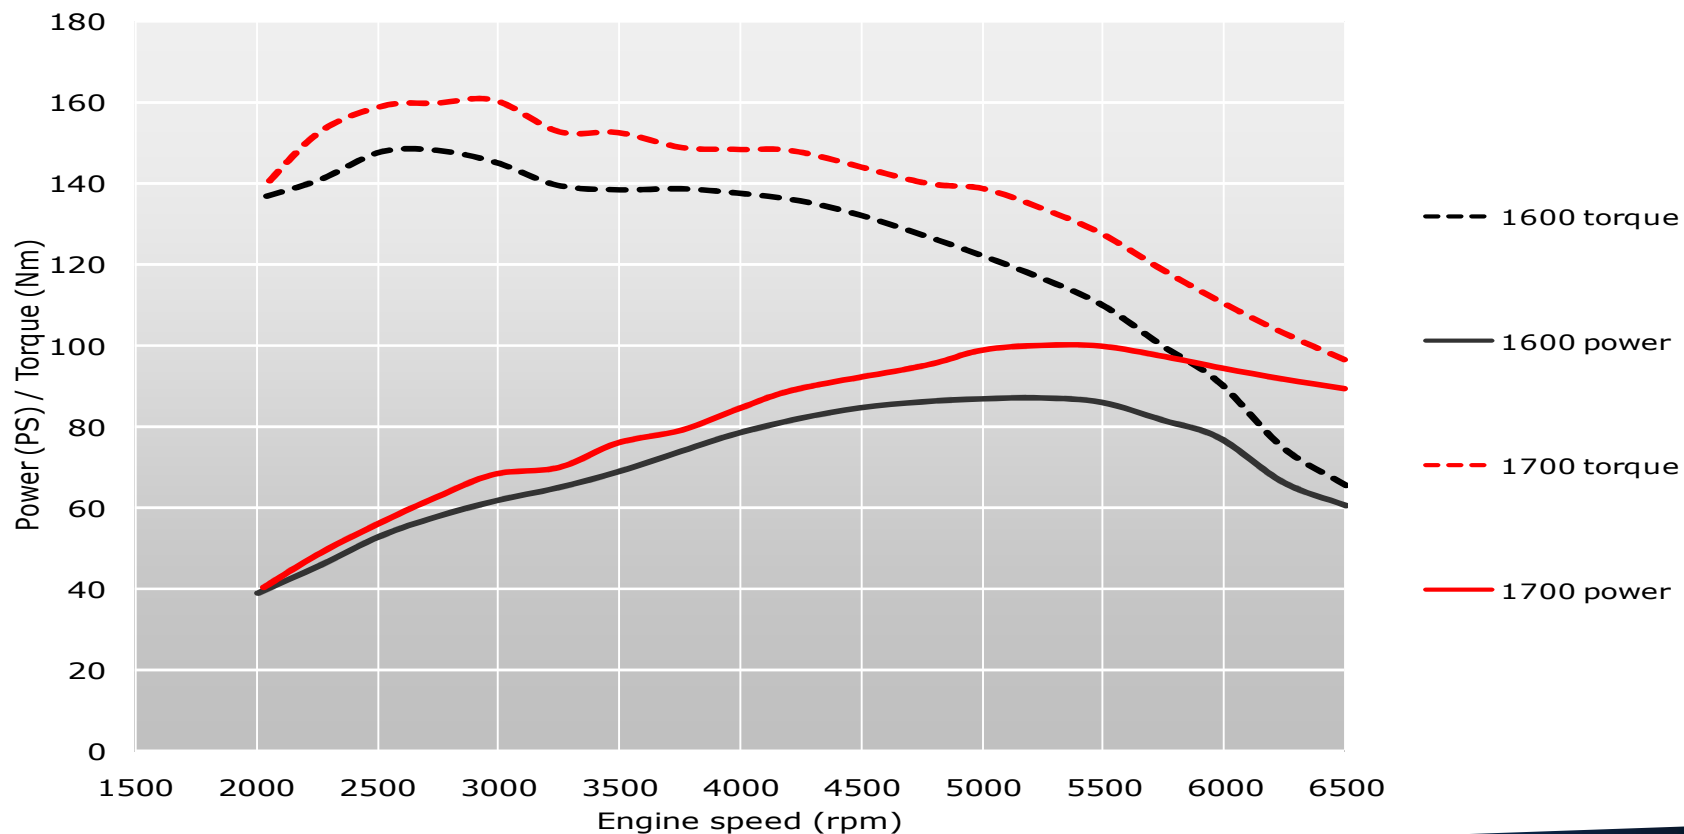

1700cc big bore kit (*A/M silencers fitted)

**Thunderbird
power tests**

**Peak Power: 86 > 101PS* (85bhp > 100bhp*)
Torque: 146 > 160Nm* (108 > 118lbs-ft*)**

TRIUMPH